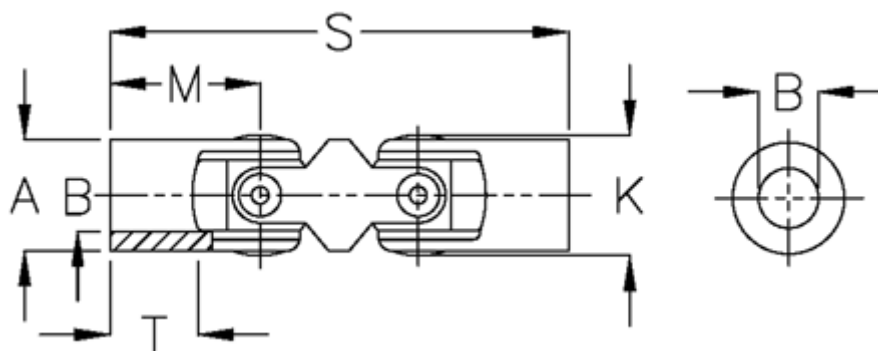

Data Sheet

Article number: 07713300

Description: Double cross joint w/slide bearing
0.713.300

Measures

A	= 13
B H7	= 8
K	= 14.0
M	= 21
MD max N m	= 6
s	= 60
T	= 12